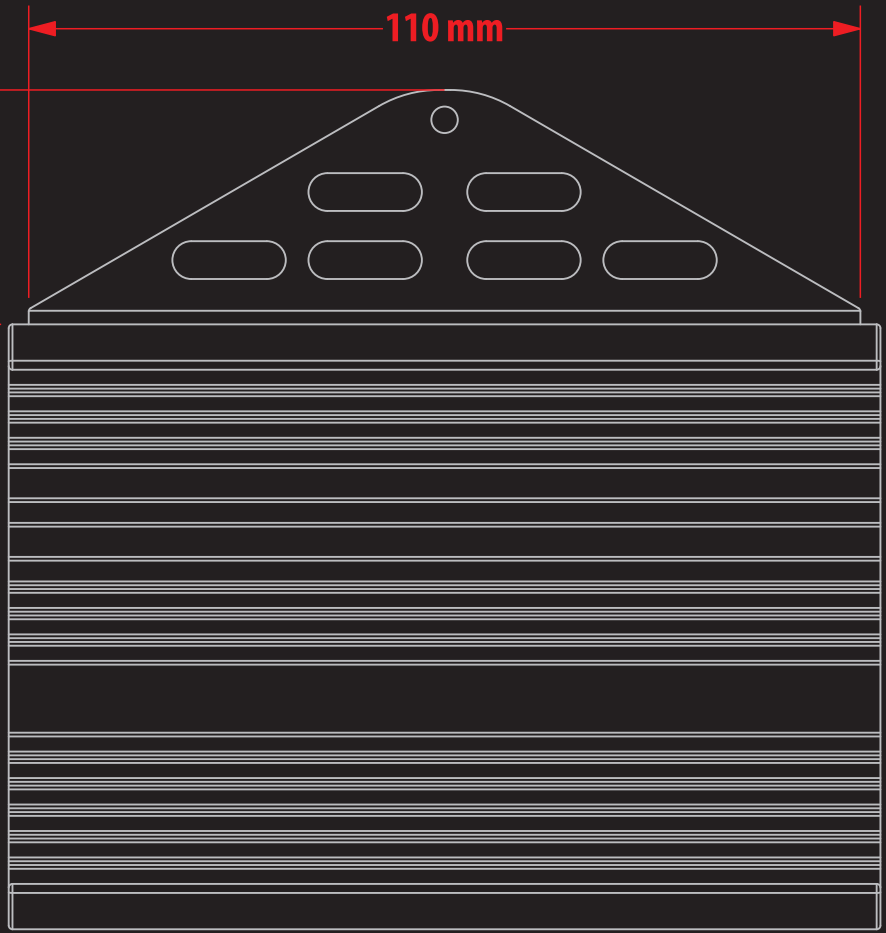

80 mm

31 mm

115.3 mm

10.1 mm

22 mm

3.6 mm

4 mm

27 mm

NAVORI LABS

White

Pantone 185C