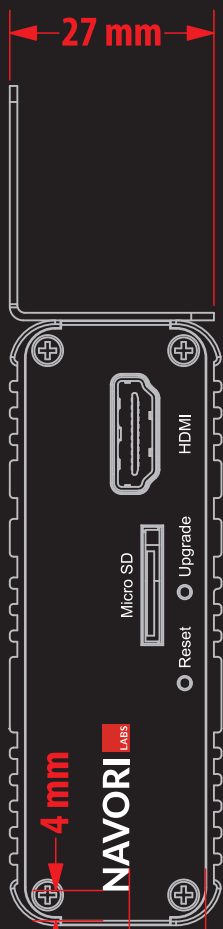

80 mm

31 mm

115.3 mm

10.1 mm

22 mm

3.6 mm

4 mm

27 mm

NAVORI LABS

White

Pantone 185C